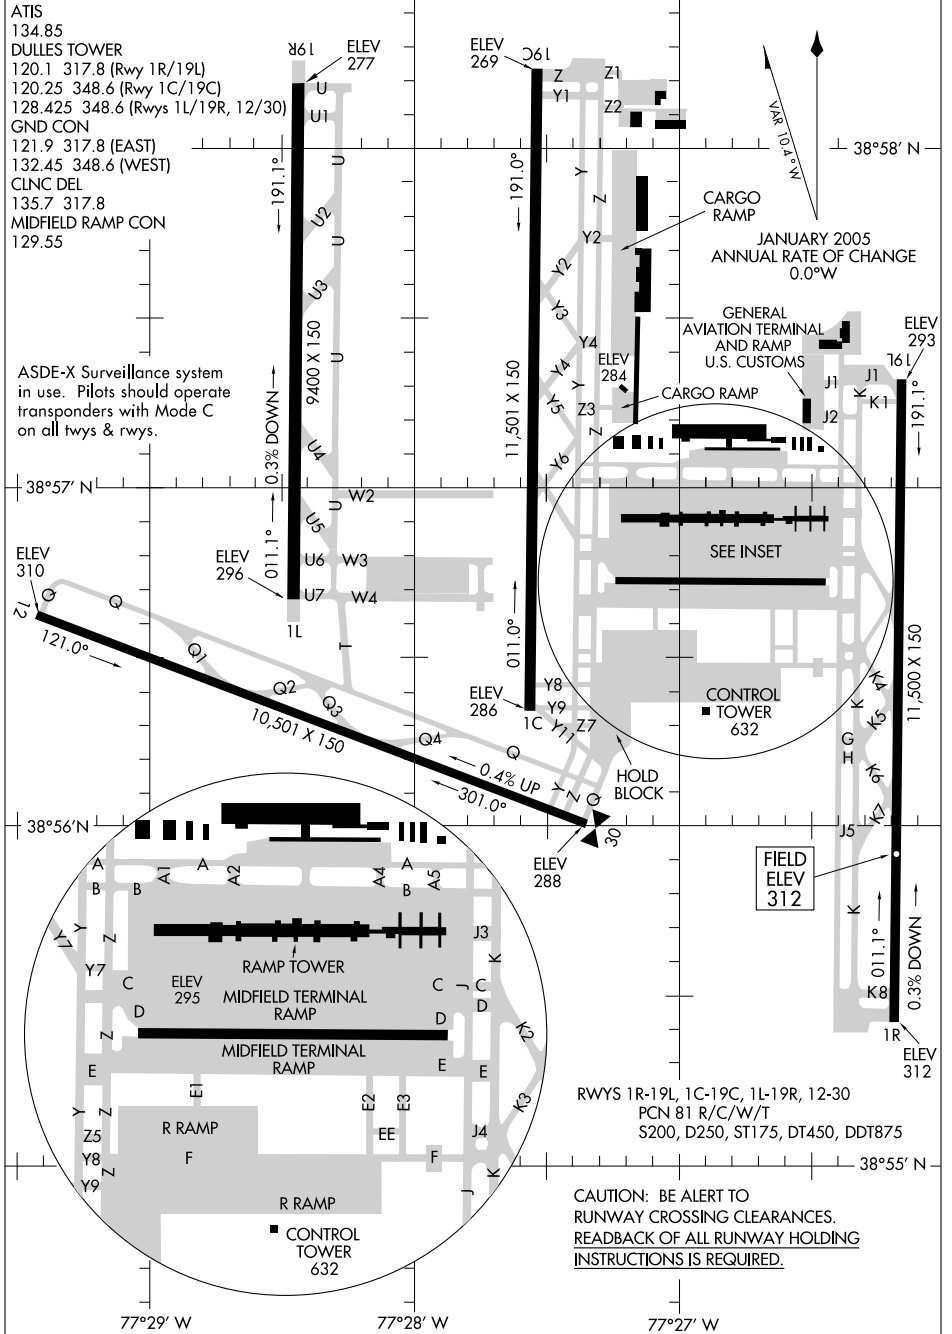

AIRPORT DIAGRAM

AL-5100 (FAA)

WASHINGTON DULLES INTL (IAD)
WASHINGTON, DC

NE-3, 09 APR 2009 to 07 MAY 2009

NE-3, 09 APR 2009 to 07 MAY 2009

AIRPORT DIAGRAM

WASHINGTON, DC
WASHINGTON DULLES INTL (IAD)