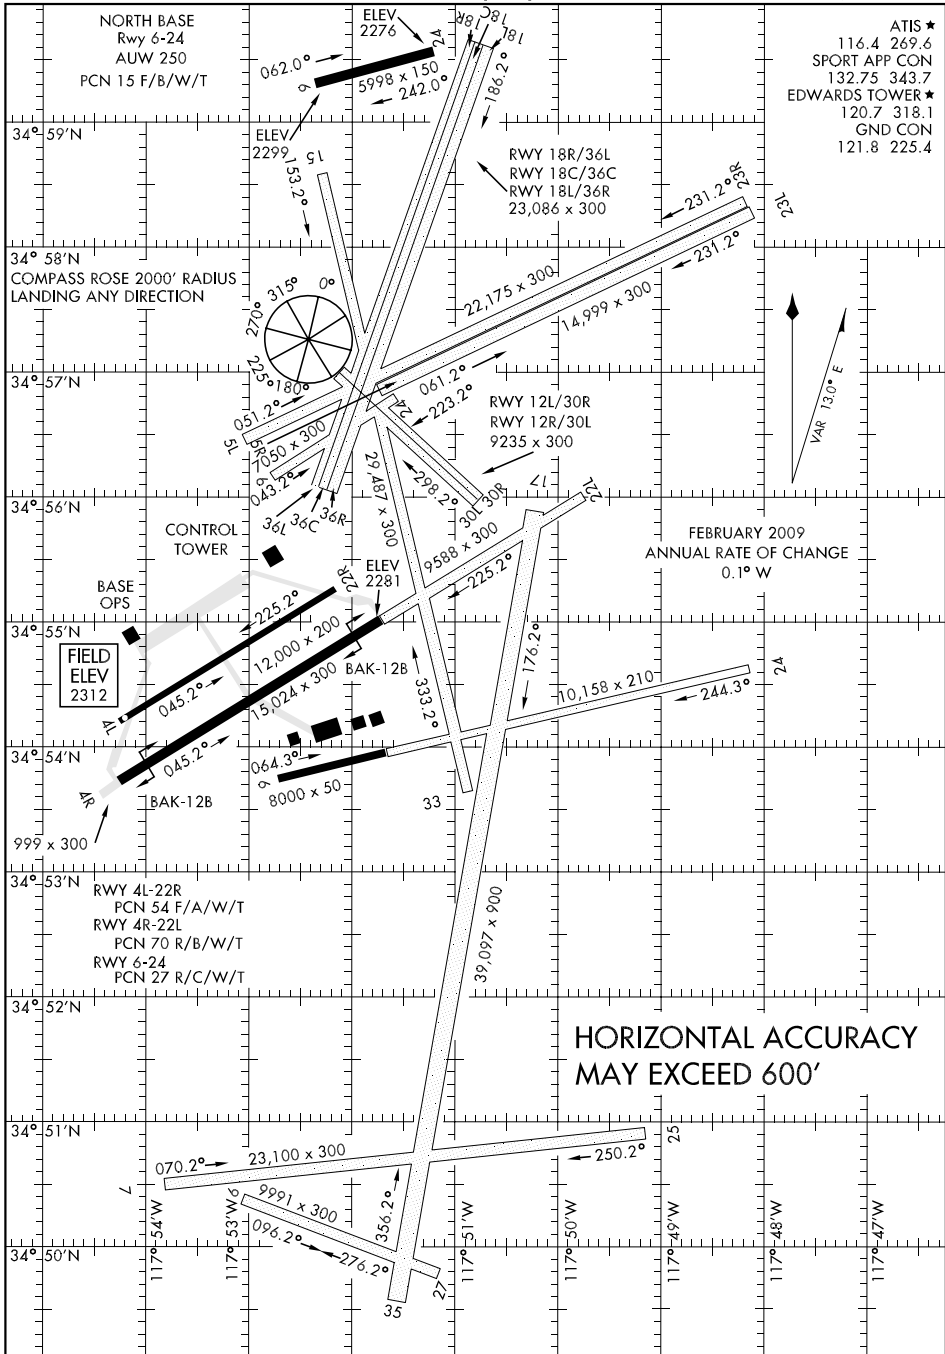

AIRPORT DIAGRAM

AFD-500 [USAF]

EDWARDS, CALIFORNIA

SW-3, 09 APR 2009 to 07 MAY 2009

SW-3, 09 APR 2009 to 07 MAY 2009

AIRPORT DIAGRAM

EDWARDS, CALIFORNIA

EDWARDS/ROGERS LAKEBED (KEDW)