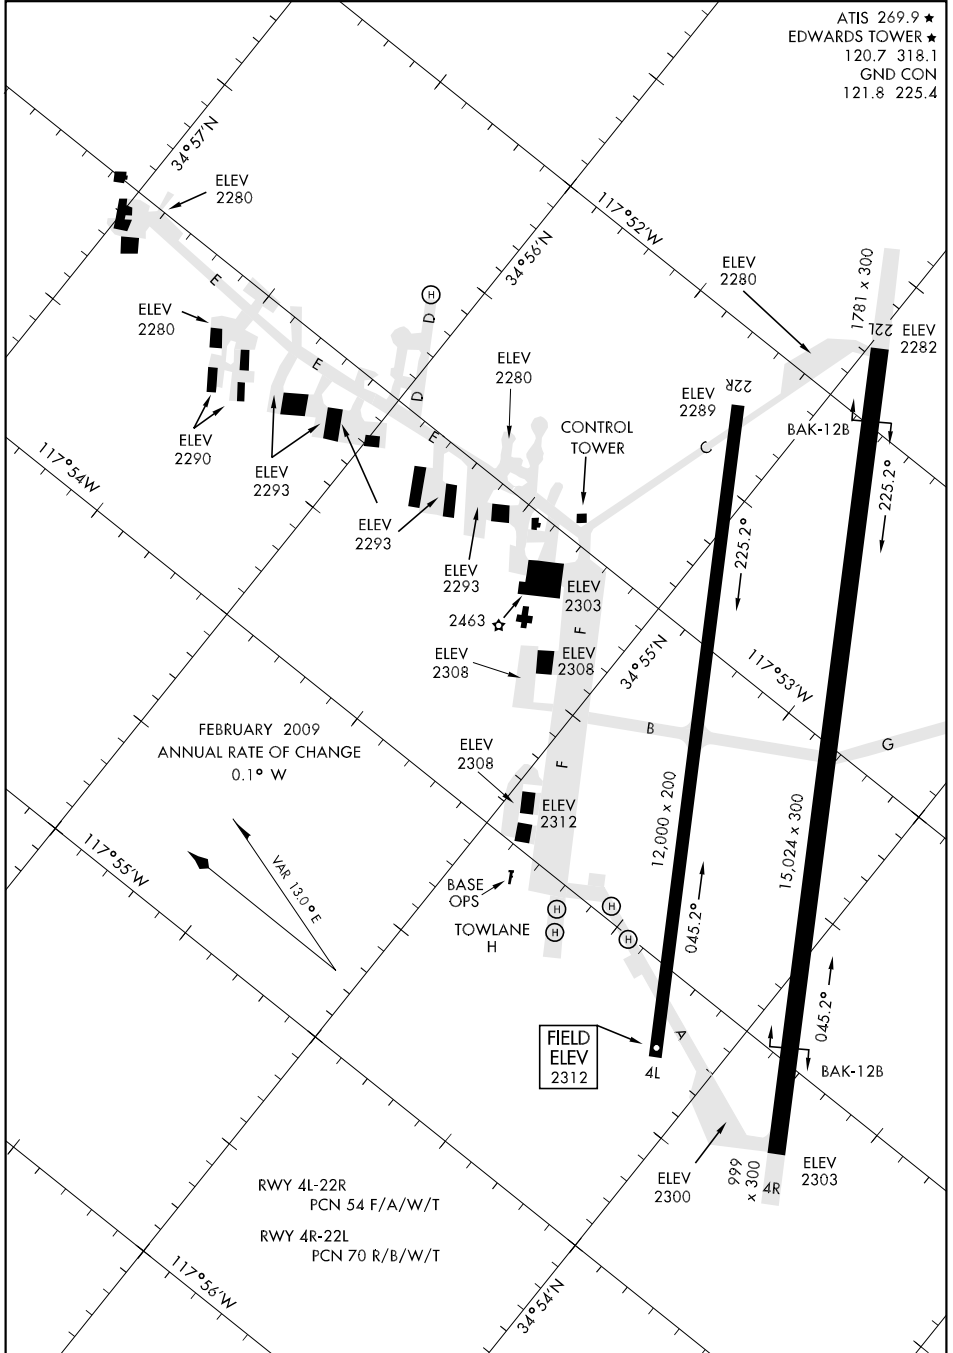

AIRPORT DIAGRAM

AFD-500 [USAF]

EDWARDS AFB (KEDW)

EDWARDS, CALIFORNIA

ATIS 269.9 ★
 EDWARDS TOWER ★
 120.7 318.1
 GND CON
 121.8 225.4

SW-3, 09 APR 2009 to 07 MAY 2009

SW-3, 09 APR 2009 to 07 MAY 2009

AIRPORT DIAGRAM

EDWARDS, CALIFORNIA

EDWARDS AFB (KEDW)