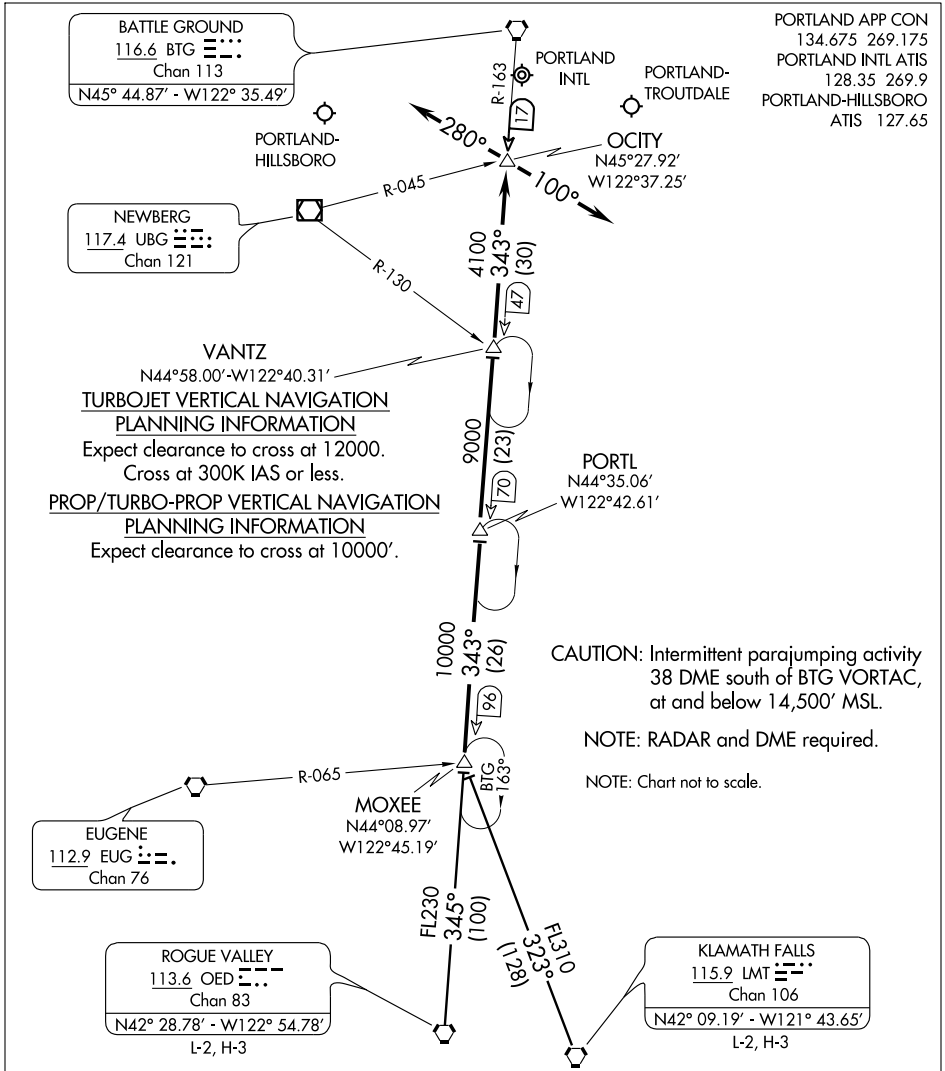

(MOXEE.MOXEE6) 07298
MOXEE SIX ARRIVAL

PORTLAND, OREGON

NW-1, 09 APR 2009 to 07 MAY 2009

NW-1, 09 APR 2009 to 07 MAY 2009

KLAMATH FALLS TRANSITION (LMT.MOXEE6): From over LMT VORTAC via LMT R-323 to MOXEE INT. Thence

ROGUE VALLEY TRANSITION (OED.MOXEE6): From over OED VORTAC via OED R-345 to MOXEE INT. Thence

. . . . From over MOXEE INT via BTG R-163 to OCITY INT. Thence via:

Landing East - Depart OCITY INT heading 280° for vectors to final approach course.

Landing West - Depart OCITY INT heading 100° for vectors to final approach course.

LOST COMMUNICATIONS: After OCITY INT, proceed direct BTG VORTAC.

MOXEE SIX ARRIVAL
 (MOXEE.MOXEE6) 07298

PORTLAND, OREGON